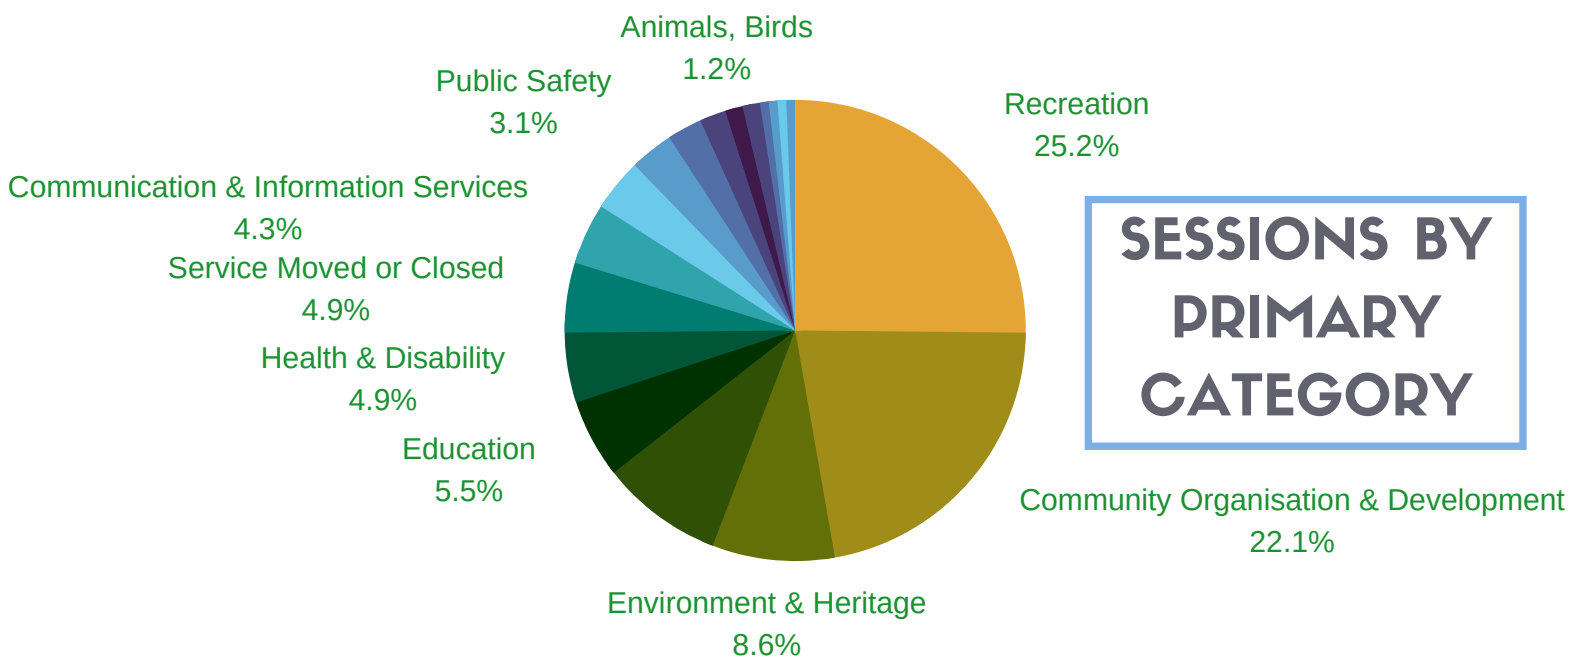

LIGHT REGIONAL

WHAT ARE OUR COMMUNITY NEEDS?

3480 SESSIONS

1 JULY 2020 - 30 JUNE 2021

TOP 25 LANDING PAGES:

SESSIONS BY PRIMARY CATEGORY

WHO ARE OUR USERS?