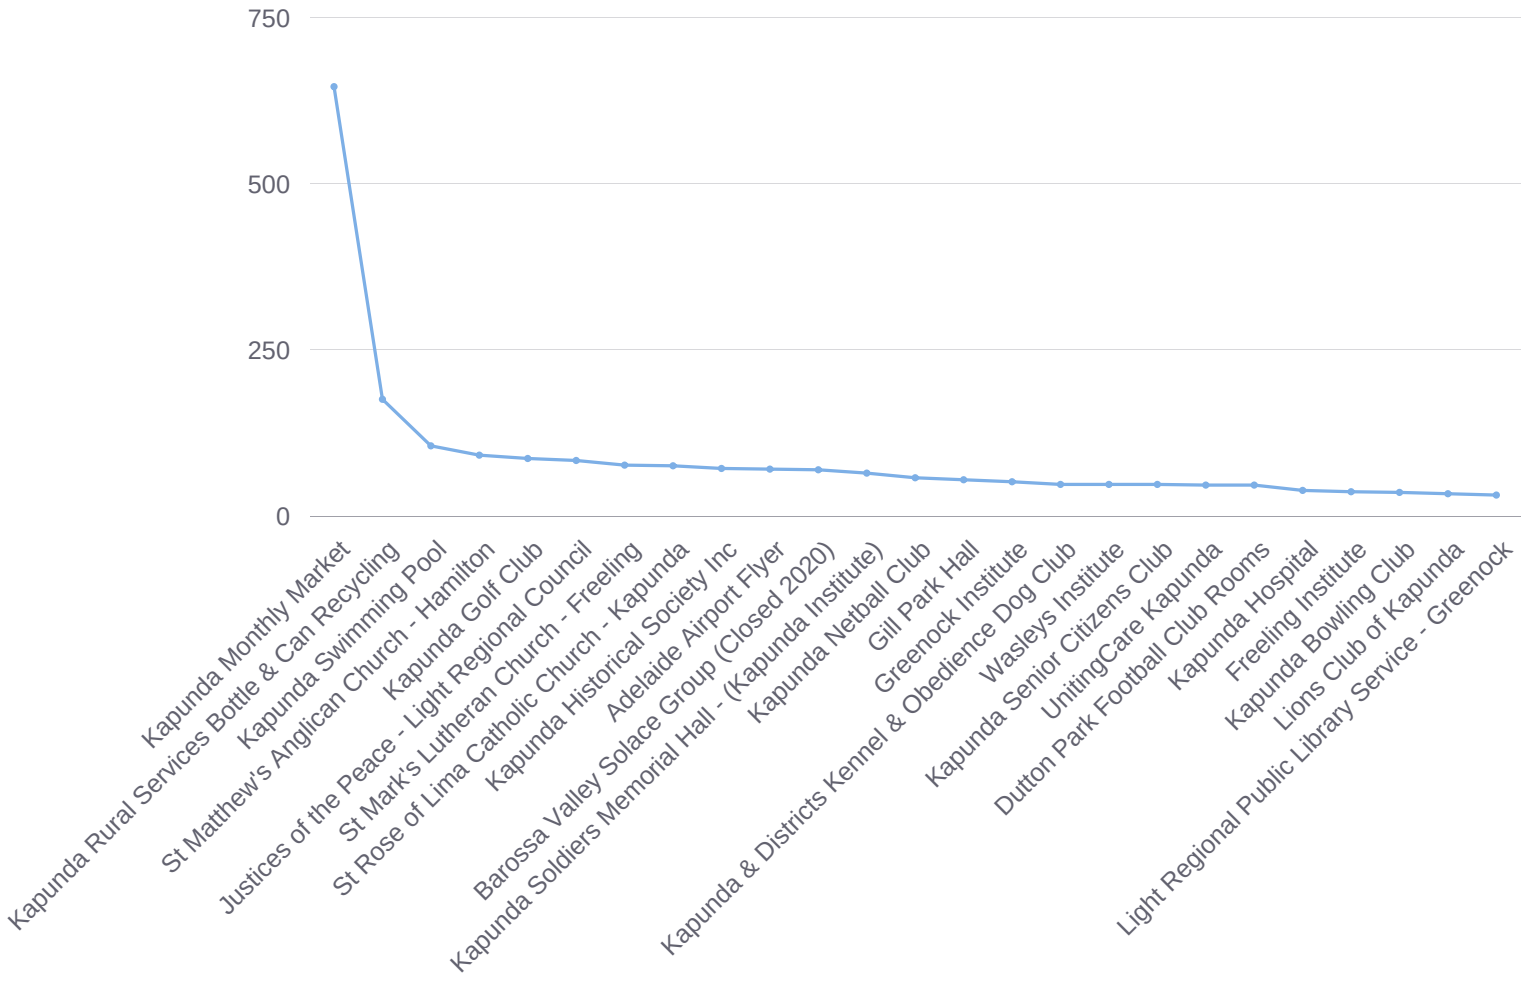

LIGHT REGIONAL

WHAT ARE OUR COMMUNITY NEEDS?

3480 SESSIONS

1 JULY 2020 - 30 JUNE 2021

TOP 25 LANDING PAGES:

SESSIONS BY PRIMARY CATEGORY

WHO ARE OUR USERS?